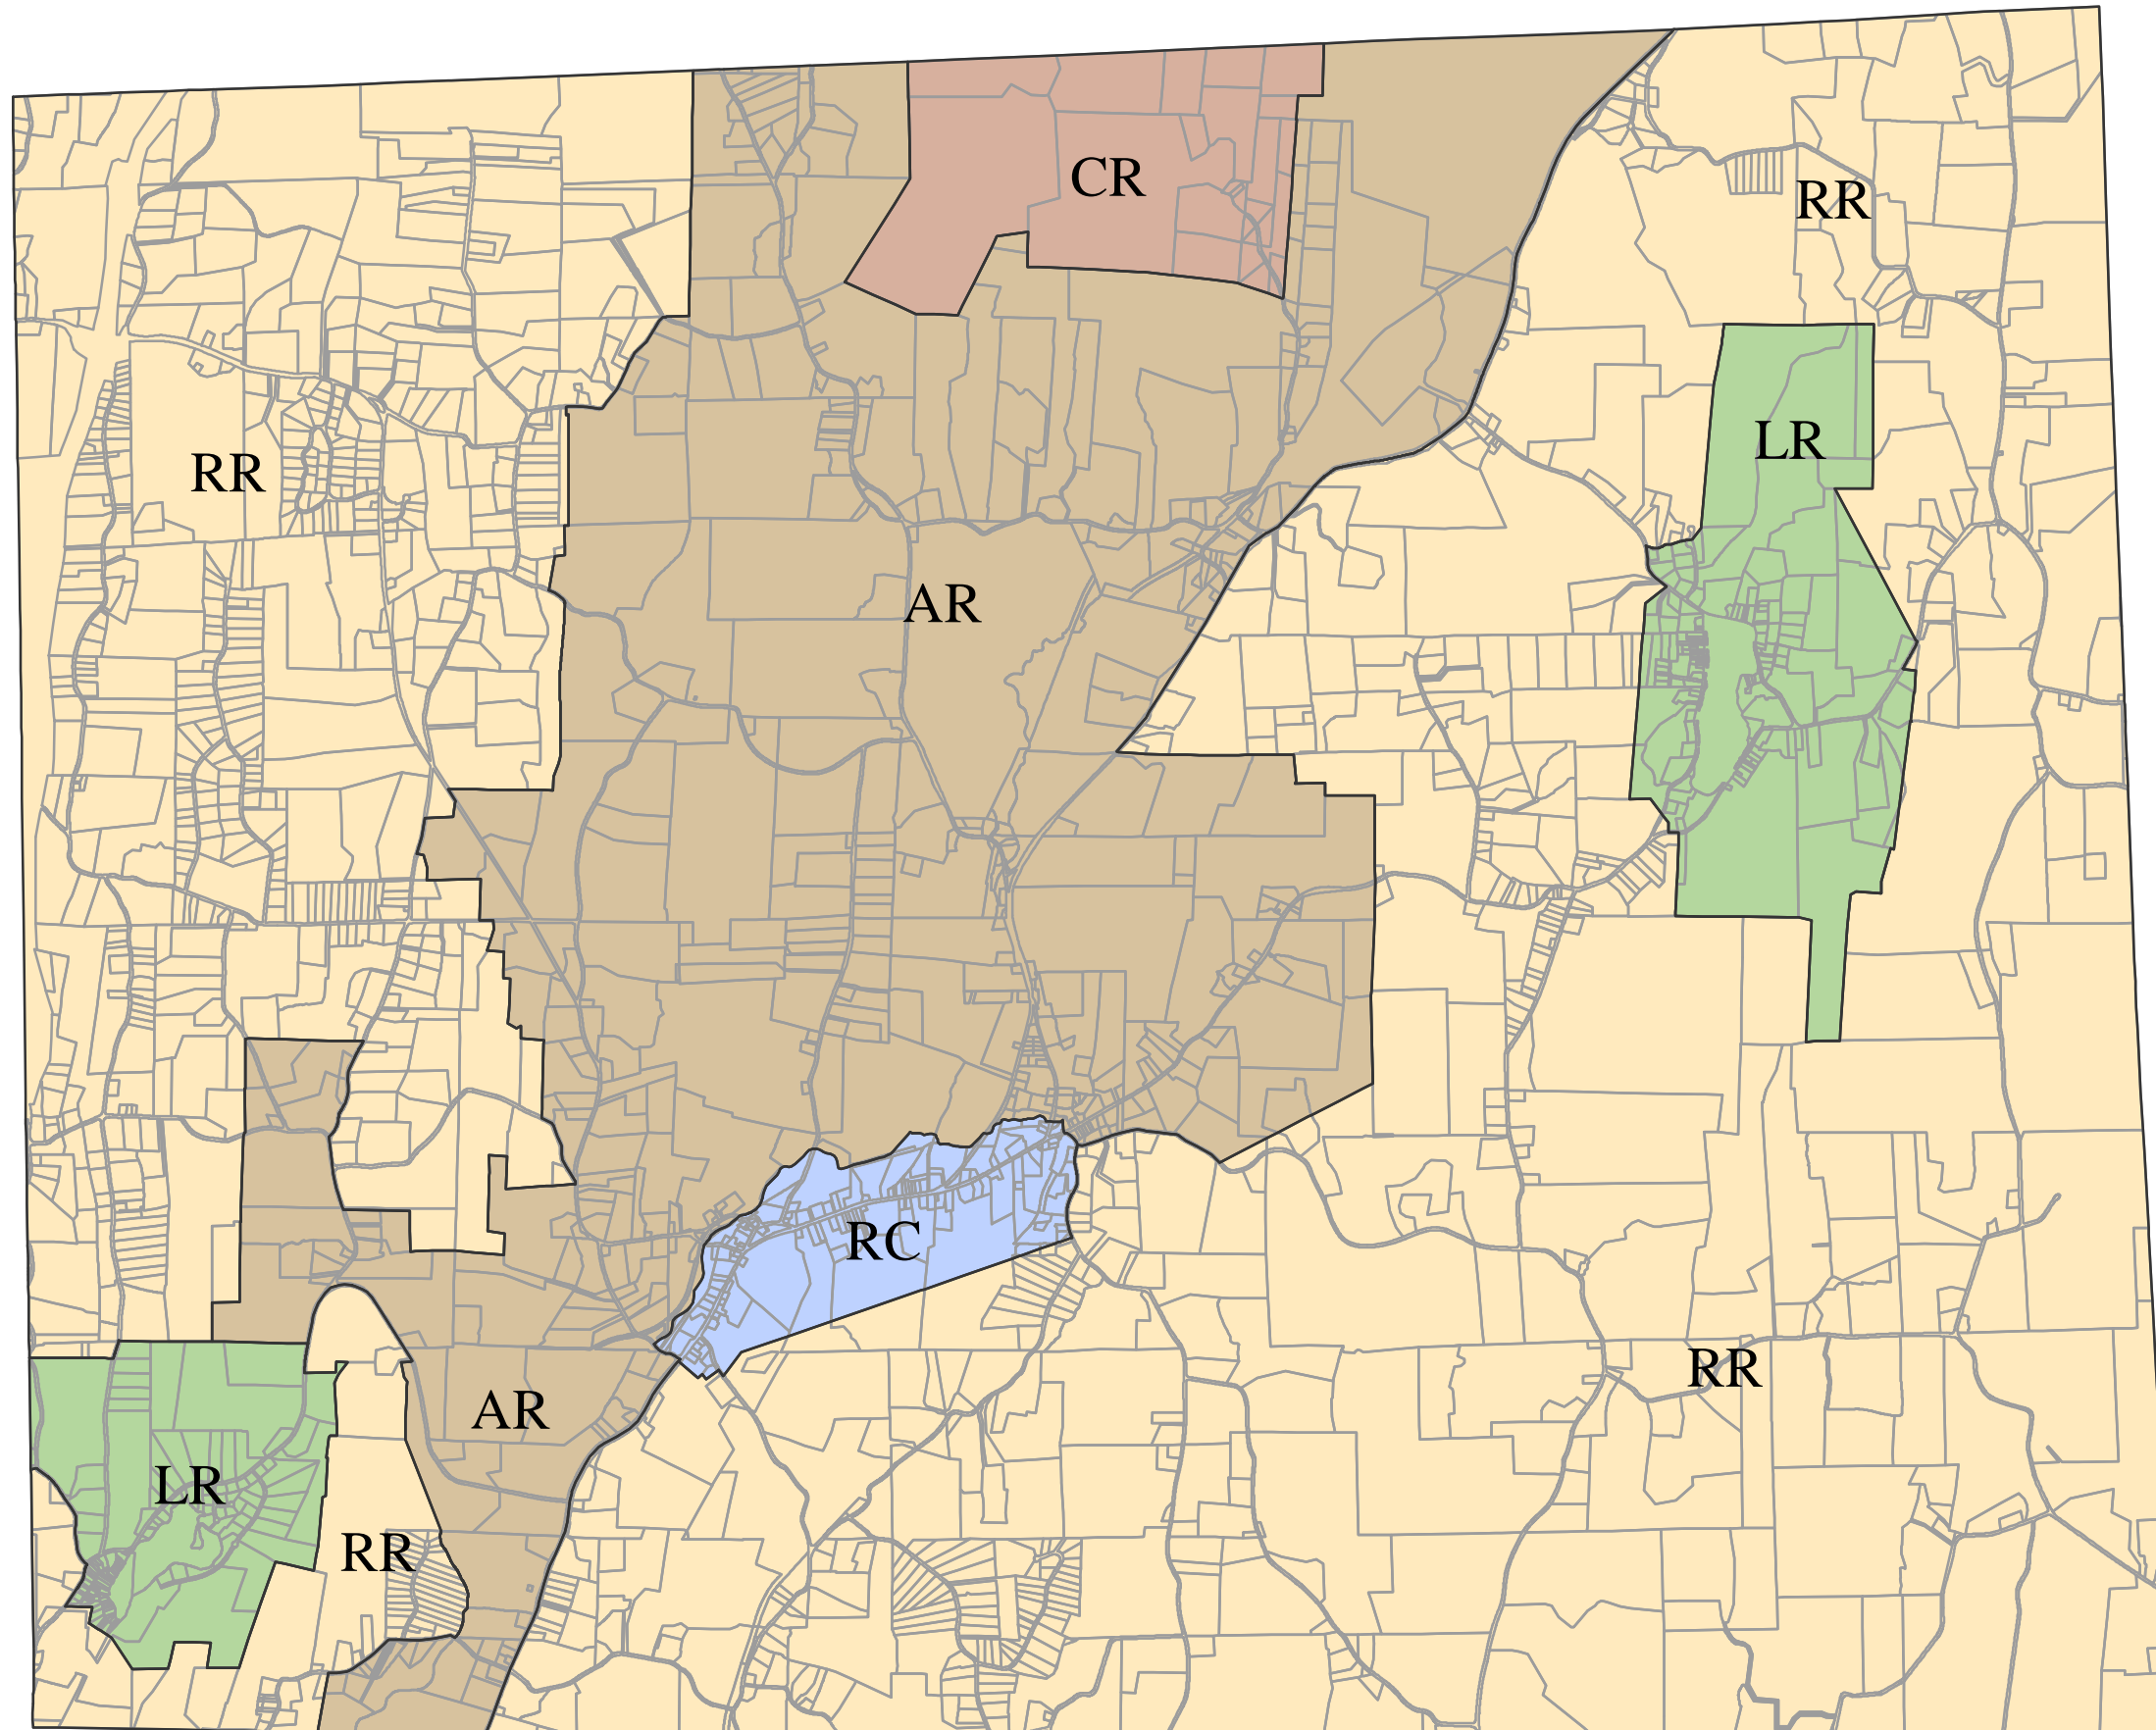

# Town of Stanford Digital Zoning Map

Prepared by Dutchess County  
Planning & Development Department

29 October 2003

### Legend:

- Parcel Boundaries
- Zoning Districts:**
  - AR - Agricultural Residential
  - CR - Conservation Residential
  - RR - Rural Residential
  - RC - Rural Center
  - LR - Lake Recreational